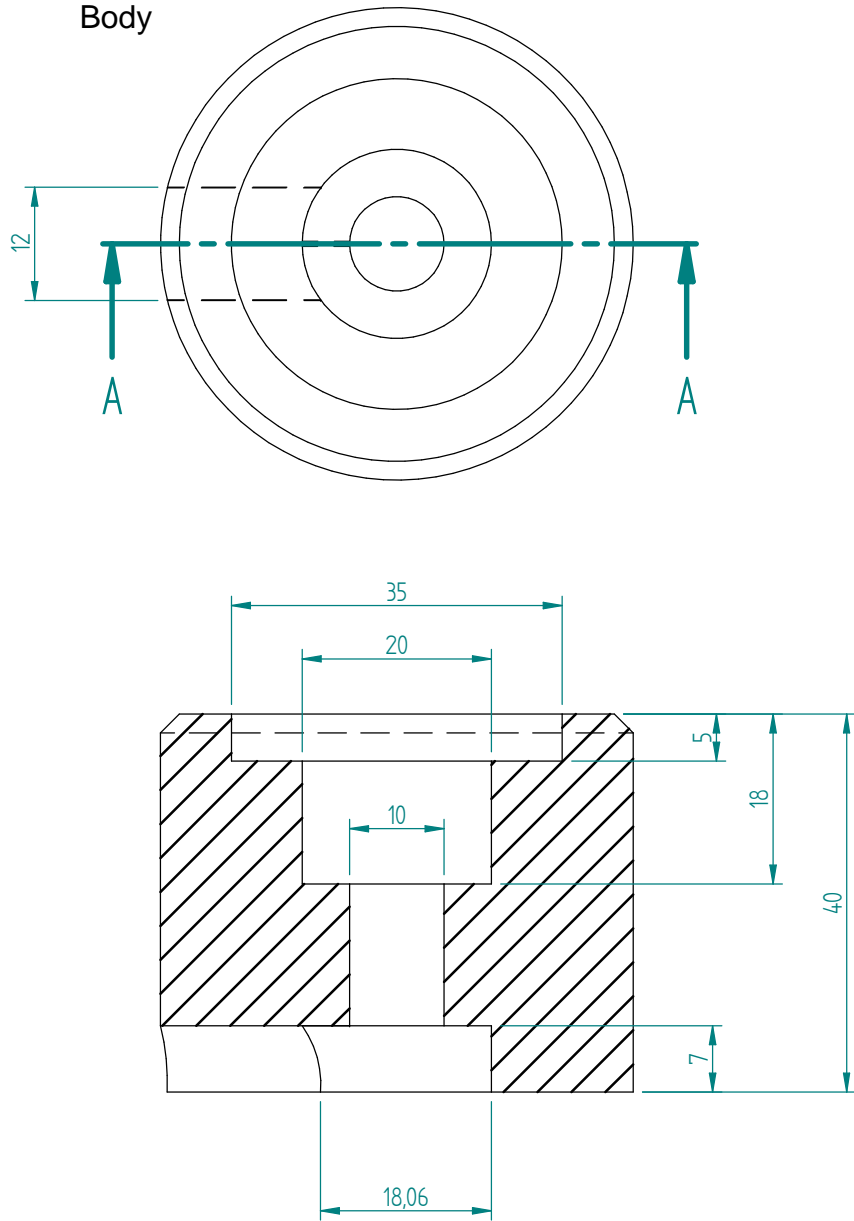

Tool setter probe

SECTION B-B

Body

Plunger